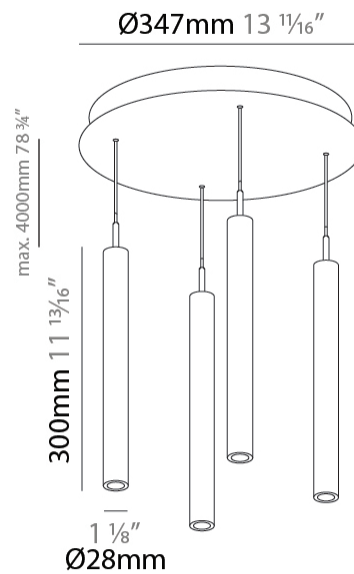

GENERAL

Series: G-Mini Round
Subseries: G-Mini Round Hangover
Partner: Prolicht
Division: Architectural
Installation: Suspension
Product Type: Clusters
Mounting Location: Ceiling
Light Distribution: Direct

PHYSICAL

Shape: Cylinder
Diameter (mm): 347
Diameter (in): 13 11/16
Height (mm): 300
Height (in): 11 13/16
Fixture Finish: SSR / BKV / CWI / CRY / HAB / UFT / ITA / RUA / FTG / MYG / LOD / PUS / FRO / FUP / KIA / POP / BLS / SPG / MEY / GOH / CHC / COM / ABZ / JAG / OBR / MOS / ROR
Accent Finish: NOF / COP / MIR / SSS
Fixture Material: Extruded Aluminum / Steel
Cable Details: 2000mm/78 3/4" / 4000mm/157 1/2" - Cable, Black, Green, Orange, Red, White

ELECTRICAL

Lamp Type: LED (Zhaga Standard)
Input Wattage (W): 26
Total Output Wattage (W): 23.7
Dimming: Tri-Mode (Non-Dimming and Phase Dimming (120Vac only) and 0-10V Dimming)
Driver Included: Yes
Driver Location: Integrated
Driver Type: Constant Current - Universal
Driver Class: Class 2
Input Voltage (V): 120 - 277

LED

Color Temperature (°K): 2700 / 3000 / 3500 / 4000
Max. Delivered Lumen (lm): 1614 / 1709 / 1804 / 1852
Nominal Lumen (lm): 1840 / 1949 / 2057 / 2112
CRI: >90 CRI
Lamp Life (hrs): 50000

OPTICAL

Beam Angle: 20 / 26 / 56

RATINGS AND CERTIFICATIONS

Certified By: Certified for North American Standards
IP rating: IP20