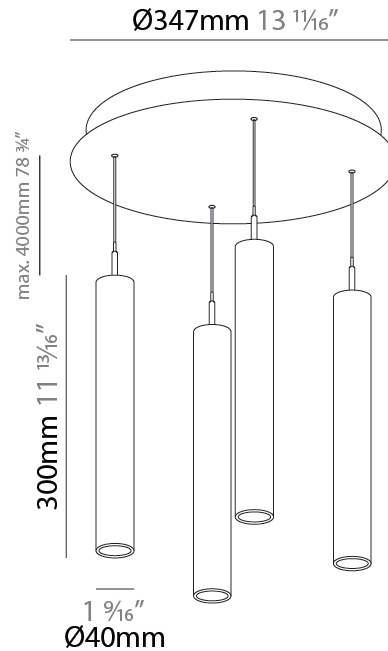

GENERAL

Series: G-Mini Round
Subseries: G-Mini Round Hangover
Partner: Prolicht
Division: Architectural
Installation: Suspension
Product Type: Clusters
Mounting Location: Ceiling
Light Distribution: Direct

PHYSICAL

Shape: Cylinder
Diameter (mm): 347
Diameter (in): 13 13/16
Height (mm): 300
Height (in): 11 13/16
Fixture Finish: SSR / BKV / CWI / CRY / HAB / UFT / ITA / RUA / FTG / MYG / LOD / PUS / FRO / FUP / KIA / POP / BLS / SPG / MEY / GOH / CHC / COM / ABZ / JAG / OBR / MOS / ROR
Accent Finish: NOF / COP / MIR / SSS
Fixture Material: Extruded Aluminum / Steel
Cable Details: 2000mm/78 3/4" / 4000mm/157 1/2" - Cable, Black, Green, Orange, Red, White

ELECTRICAL

Lamp Type: LED (Zhaga Standard)
Input Wattage (W): 39
Total Output Wattage (W): 35.4
Dimming: Non-Dimmable
Driver Included: Yes
Driver Location: Integrated
Driver Type: Constant Current - Universal
Driver Class: Class 2
Input Voltage (V): 120 - 277

LED

Color Temperature (°K): 2700 / 3000 / 3500 / 4000
Max. Delivered Lumen (lm): 2776 / 2904 / 3012 / 3080
Nominal Lumen (lm): 3878 / 4056 / 4206 / 4301
CRI: >90 CRI
Lamp Life (hrs): 50000

OPTICAL

Beam Angle: 40 / 52

RATINGS AND CERTIFICATIONS

Certified By: Certified for North American Standards
IP rating: IP20