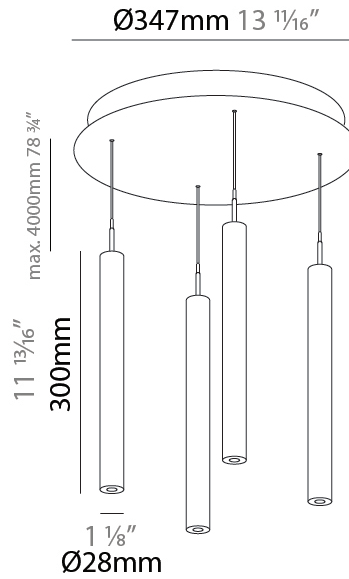

GENERAL

Series: G-Mini Round
Subseries: G-Mini Round Hangover
Partner: Prolicht
Division: Architectural
Installation: Suspension
Product Type: Clusters
Mounting Location: Ceiling
Light Distribution: Direct

PHYSICAL

Shape: Cylinder
Diameter (mm): 347
Diameter (in): 13 11/16
Height (mm): 300
Height (in): 11 13/16
Diffuser: Shine Ring - NOR / OPL / YEL / ORA / RED / BLU / GRN
Fixture Finish: SSR / BKV / CWI / CRY / HAB / UFT / ITA / RUA / FTG / MYG / LOD / PUS / FRO / FUP / KIA / POP / BLS / SPG / MEY / GOH / CHC / COM / ABZ / JAG / OBR / MOS / ROR
Accent Finish: NOF / COP / MIR / SSS
Fixture Material: Extruded Aluminum / Steel
Cable Details: 2000mm/78 3/4" / 4000mm/157 1/2" - Cable, Black, Green, Orange, Red, White

ELECTRICAL

Lamp Type: LED (Zhaga Standard)
Input Wattage (W): 26
Total Output Wattage (W): 23.7
Dimming: Non-Dimmable
Driver Included: Yes
Driver Location: Integrated
Driver Type: Constant Current - Universal
Driver Class: Class 2
Input Voltage (V): 120 - 277

LED

Color Temperature (°K): 2700 / 3000 / 3500 / 4000
Max. Delivered Lumen (lm): 1557 / 1421 / 1499 / 1450
Nominal Lumen (lm): 1840 / 1949 / 2057 / 2112
CRI: >90 CRI
Lamp Life (hrs): 50000

OPTICAL

Beam Angle: 32 / 58

RATINGS AND CERTIFICATIONS

Certified By: Certified for North American Standards
IP rating: IP20